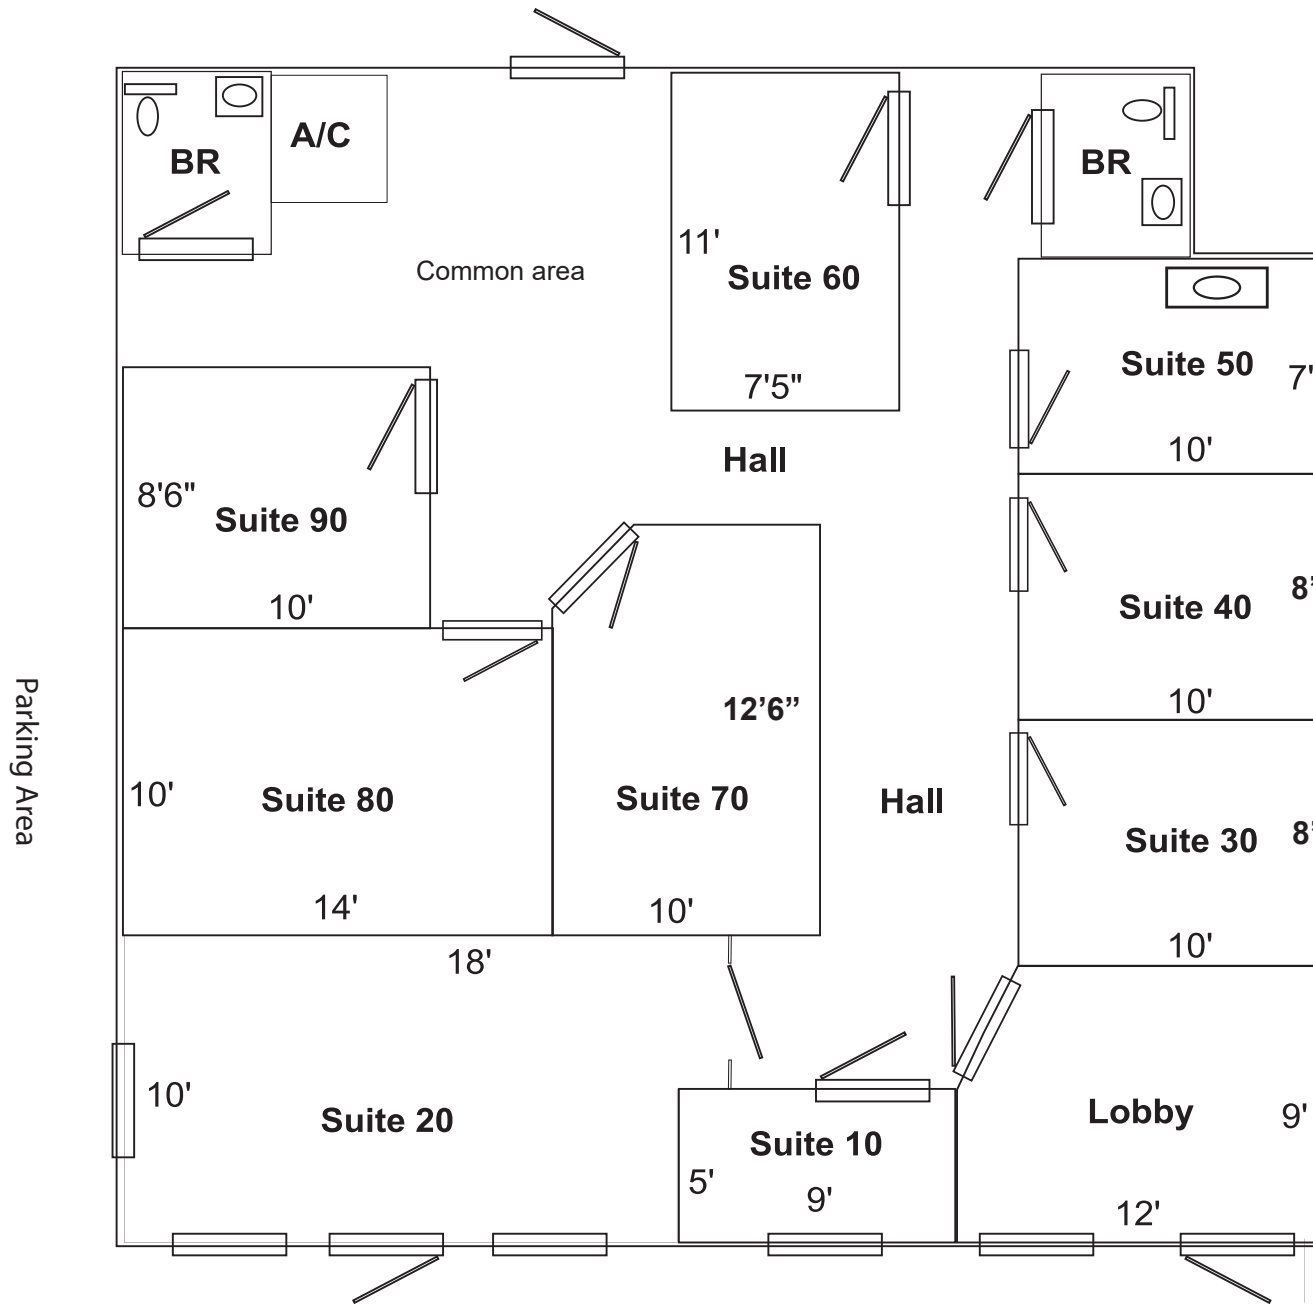

303 E. Denman Ave.

LufkinSpace
303A East Denman
Lufkin Texas 75901
936-287-3302
Office@LufkinSpace.com

Parking Area

Office dimensions show
are approximate